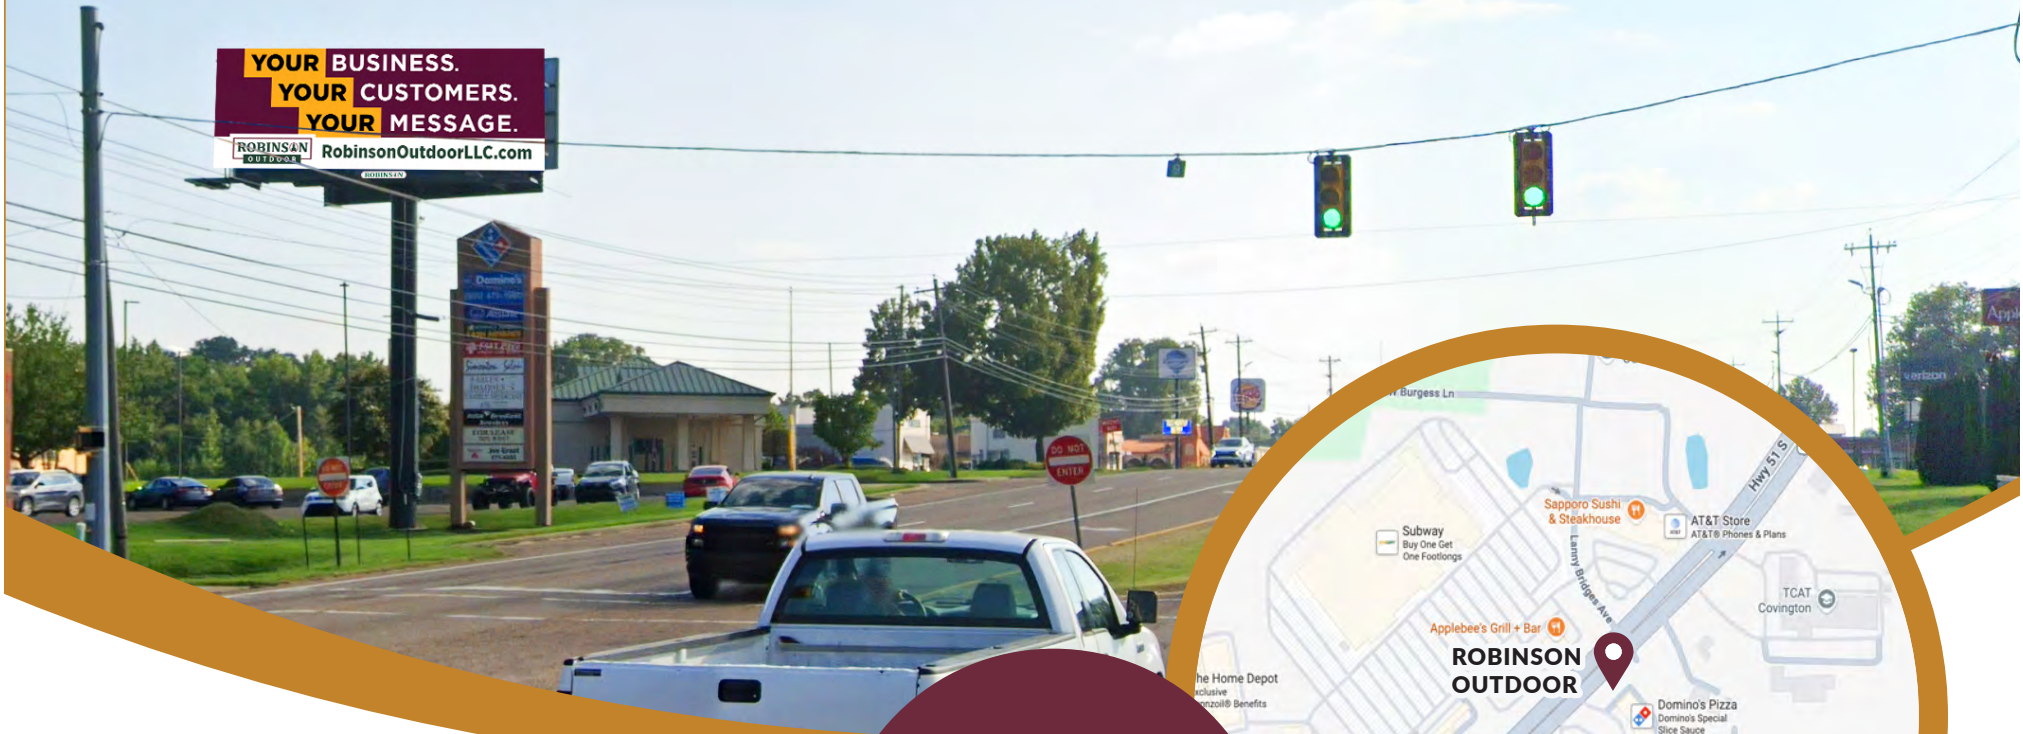

COVINGTON, TN 1618 Hwy 51 S.

Size:
12 x 36

Read: Right Hand
Type: Digital
28-Day Impressions: 587,272
County: Tipton
Facing: Southwest
GPS: 35.54452, -89.66257

TN-24-RHR

573.768.8100 | info@robinsonoutdoorllc.com | robinsonoutdoorllc.com

COVINGTON, TN 1618 Hwy 51 S.

Read: Left Hand

Type: Digital

28-Day Impressions: 587,272

County: Tipton

Facing: Northeast

GPS: 35.54452, -89.66257

Size:
12 x 36