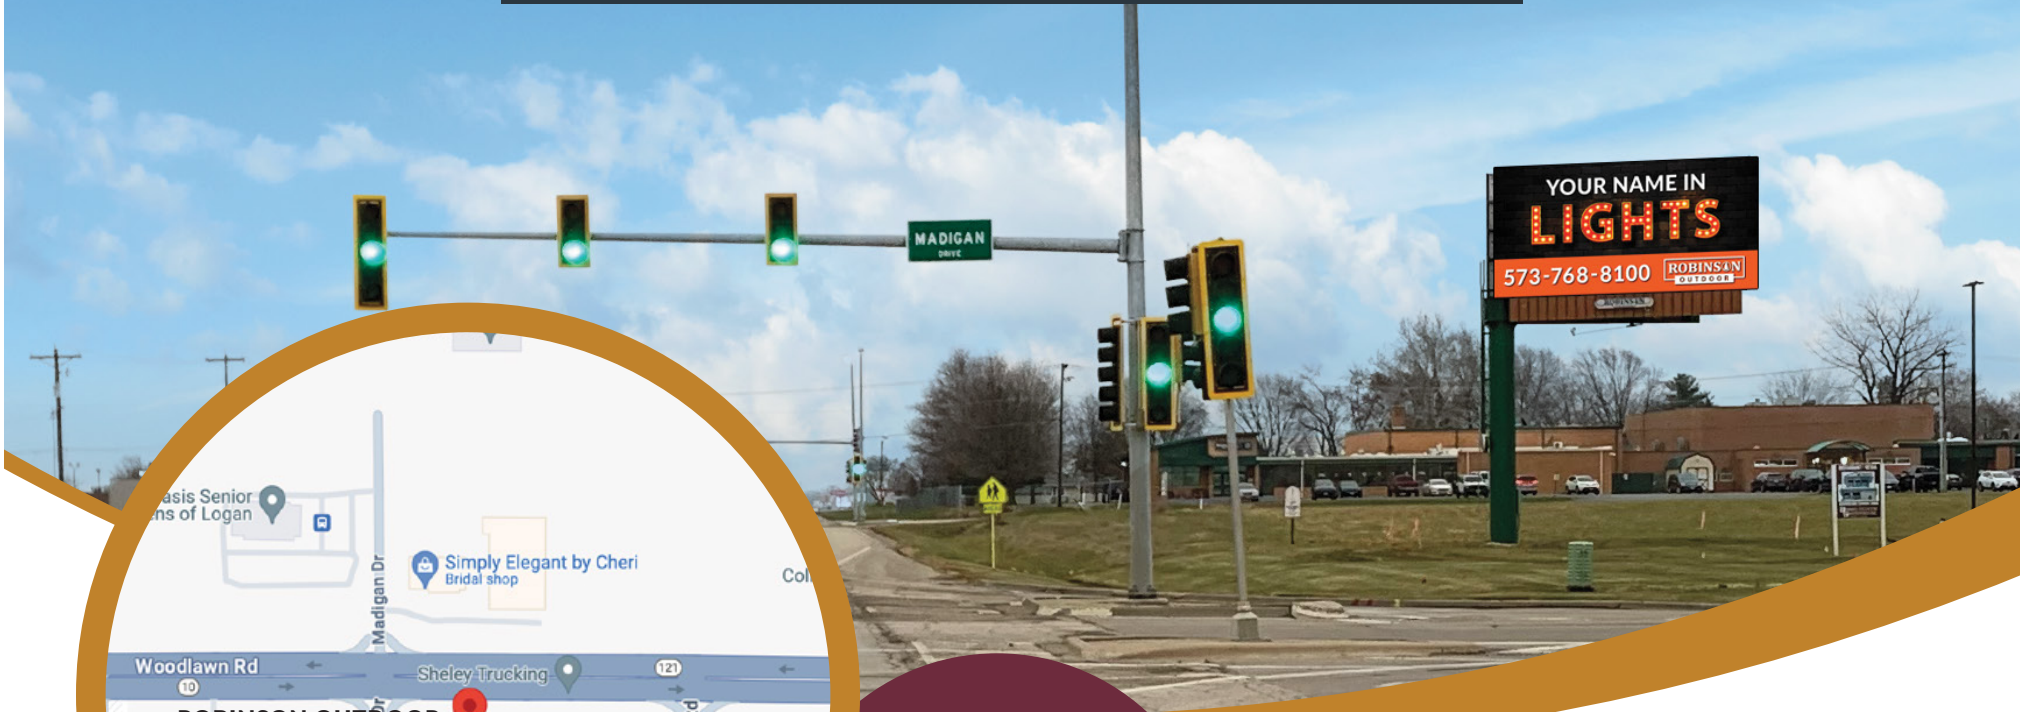

LINCOLN, IL 2775 Woodlawn

Read: Left Hand

Type: Digital

28-Day Impressions: 549,045

County: Logan

Facing: East

GPS: 40.1576, -89.40742

Size:
14 x 28

IL-44-LHR

ROBINSON
OUTDOOR

573.768.8100 | info@robinsonoutdoorllc.com | robinsonoutdoorllc.com

LINCOLN, IL 2775 Woodlawn

Size:
14 x 28

Read: Right Hand

Type: Digital

28-Day Impressions: 512,763

County: Logan

Facing: West

GPS: 40.1576, -89.40742

IL-45-RHR

573.768.8100 | info@robinsonoutdoorllc.com | robinsonoutdoorllc.com