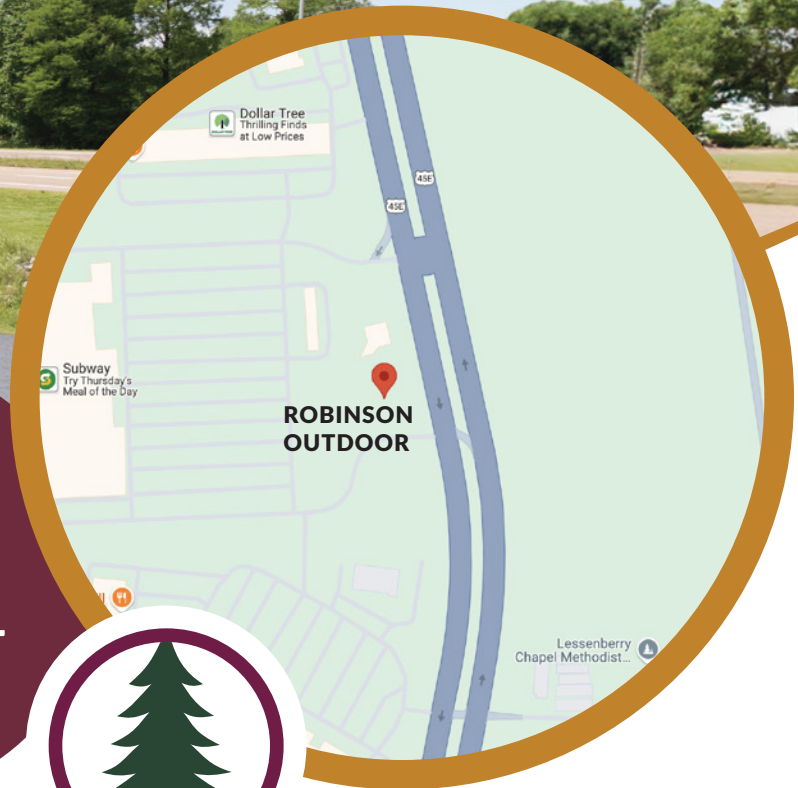

MILAN, TN

📍 15435 S. First St.

STAY CLASSY MILAN

ROBINSON
OUTDOOR

573-768-8100

ROBINSON
OUTDOOR

Size:
12 x 24

Read: Right Hand

Type: Digital

Impressions: 147,000/week

County: Gibson

Facing: North

GPS: 35.876066, -88.744911

TN-1

573.768.8100 | info@robinsonoutdoorllc.com | robinsonoutdoorllc.com

MILAN, TN

📍 15435 S. First St.

ROBINSON
OUTDOOR

Read: Left Hand

Type: Digital

Impressions: 147,000/week

County: Gibson

Facing: South

GPS: 35.876066, -88.744911

Size:
12 x 24

ROBINSON
OUTDOOR

573.768.8100 | info@robinsonoutdoorllc.com | robinsonoutdoorllc.com

TN-2