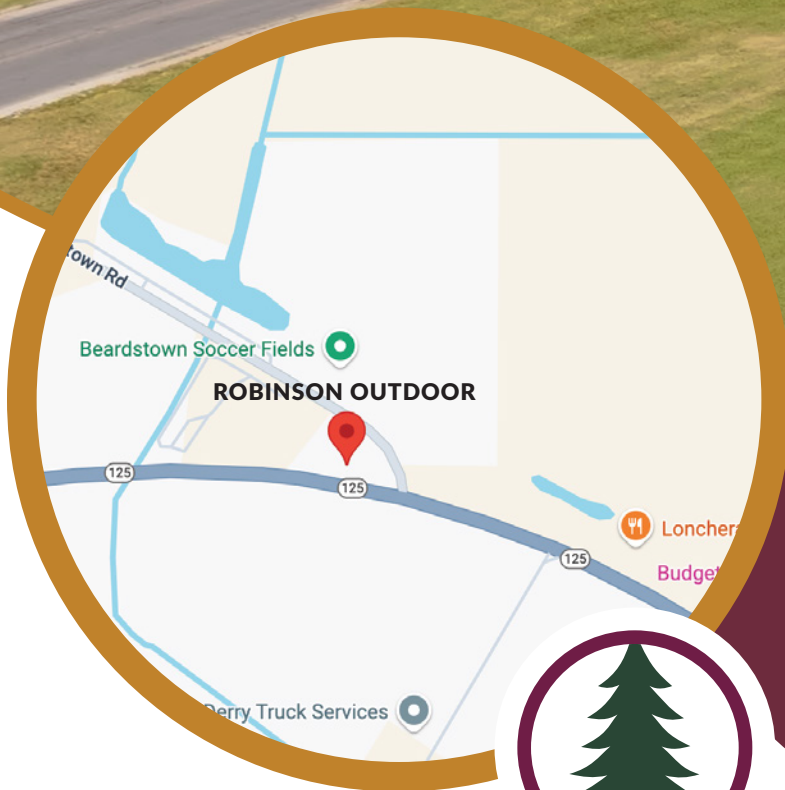

BEARDSTOWN, IL 2104-210 Wall St.

Size:
12 x 24

Read: Left Hand
Type: Digital
Impressions: 63,063/week
County: Cass
Facing: West
GPS: 40.00604, -90.41078

IL-40-LHR

573.768.8100 | info@robinsonoutdoorllc.com | robinsonoutdoorllc.com

BEARDSTOWN, IL

📍 2104-210 Wall St.

Size:
12 x 24

Read: Right Hand
Type: Digital
Impressions: 96,187/week
County: Cass
Facing: East
GPS: 40.00604, -90.41078

IL-39-RHR

573.768.8100 | info@robinsonoutdoorllc.com | robinsonoutdoorllc.com

ROBINSON
OUTDOOR

BEARDSTOWN, IL 2104-210 Wall St.

VINYL 

Size:
12 x 24

Read: Left Hand
Type: Static
Impressions: 64,050/week
County: Cass
Facing: North
GPS: 40.00604, -90.41078

IL-41-LHR

573.768.8100 | info@robinsonoutdoorllc.com | robinsonoutdoorllc.com