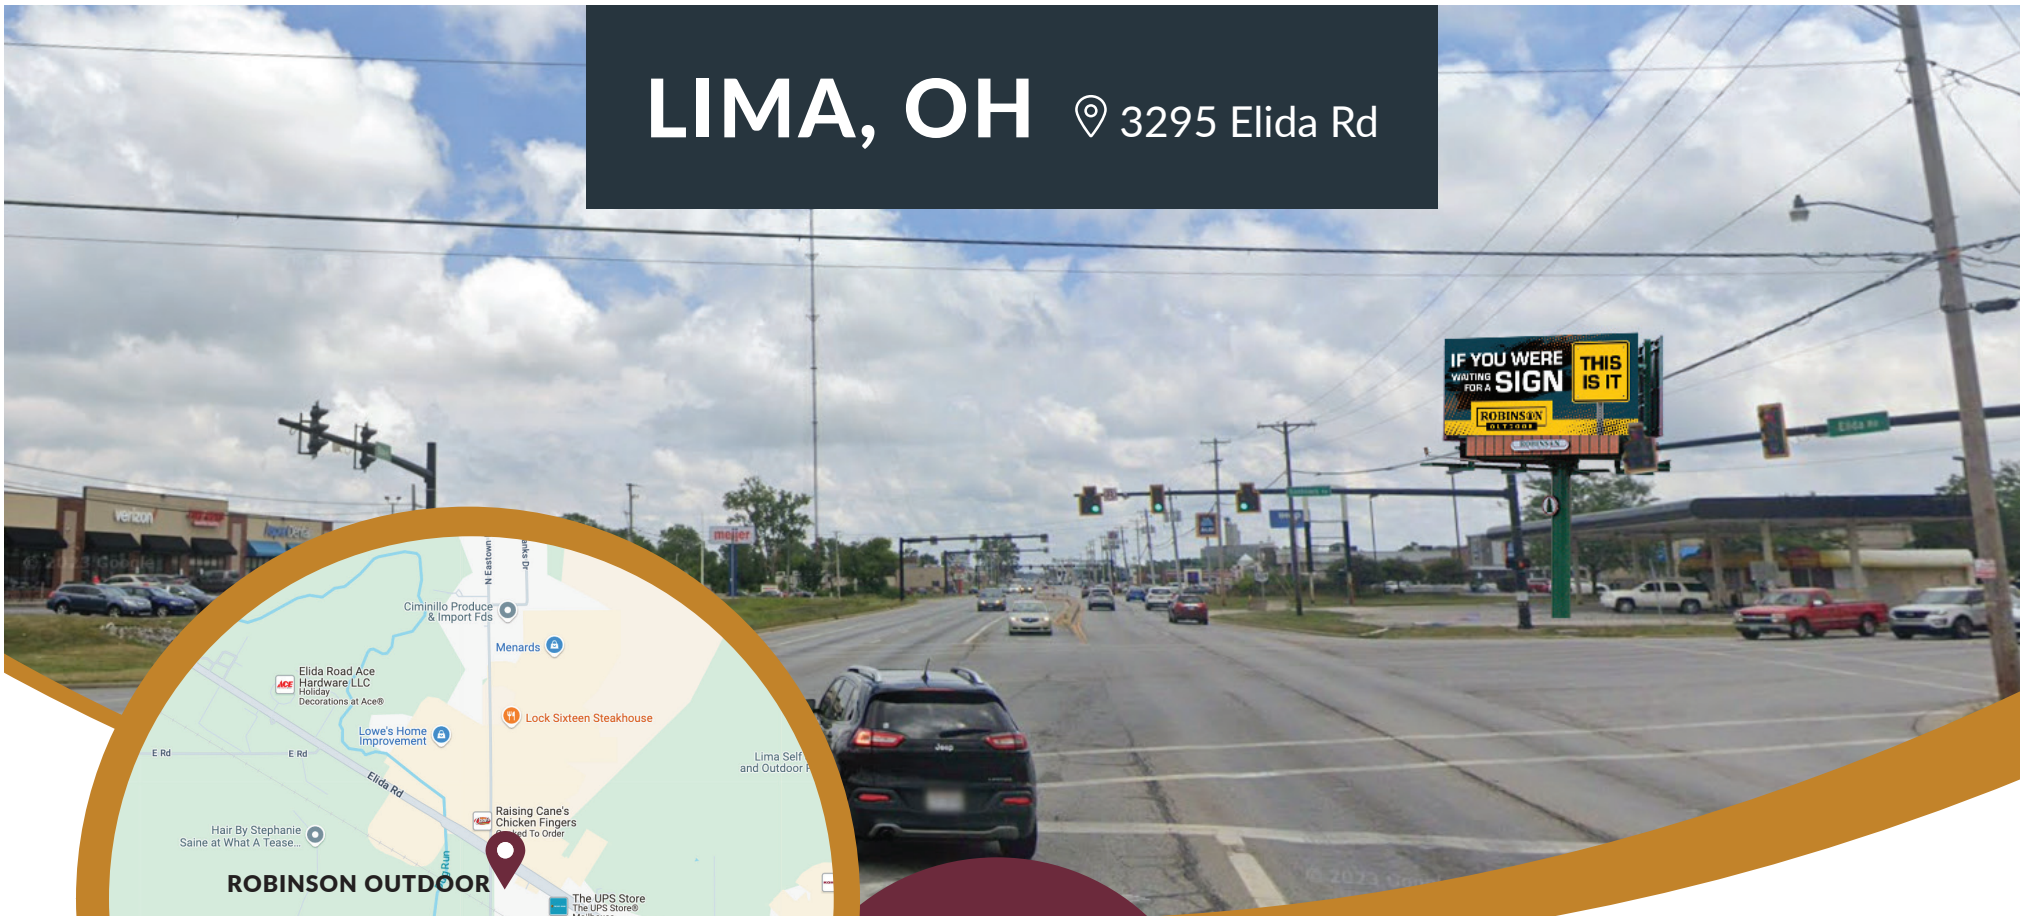

LIMA, OH 3295 Elida Rd

Size:
14 x 28

Read: Left Hand
Type: Digital
Impressions: 126,553/week
County: Allen
Facing: East
GPS: 40.77013, -84.16508

OH-1

573.768.8100 | info@robinsonoutdoorllc.com | robinsonoutdoorllc.com

LIMA, OH 📍 3295 Elida Rd

Size:
14 x 28

Read: Right Hand
Type: Digital
Impressions: 126,553/week
County: Allen
Facing: West
GPS: 40.77013, -84.16508

OH-2

573.768.8100 | info@robinsonoutdoorllc.com | robinsonoutdoorllc.com

LIMA, OH

📍 3295 Elida Rd

Size:
14 x 28

Read: Right Hand
Type: Digital
Impressions: 126,553/week
County: Allen
Facing: South
GPS: 40.77013, -84.16508

OH-3

573.768.8100 | info@robinsonoutdoorllc.com | robinsonoutdoorllc.com