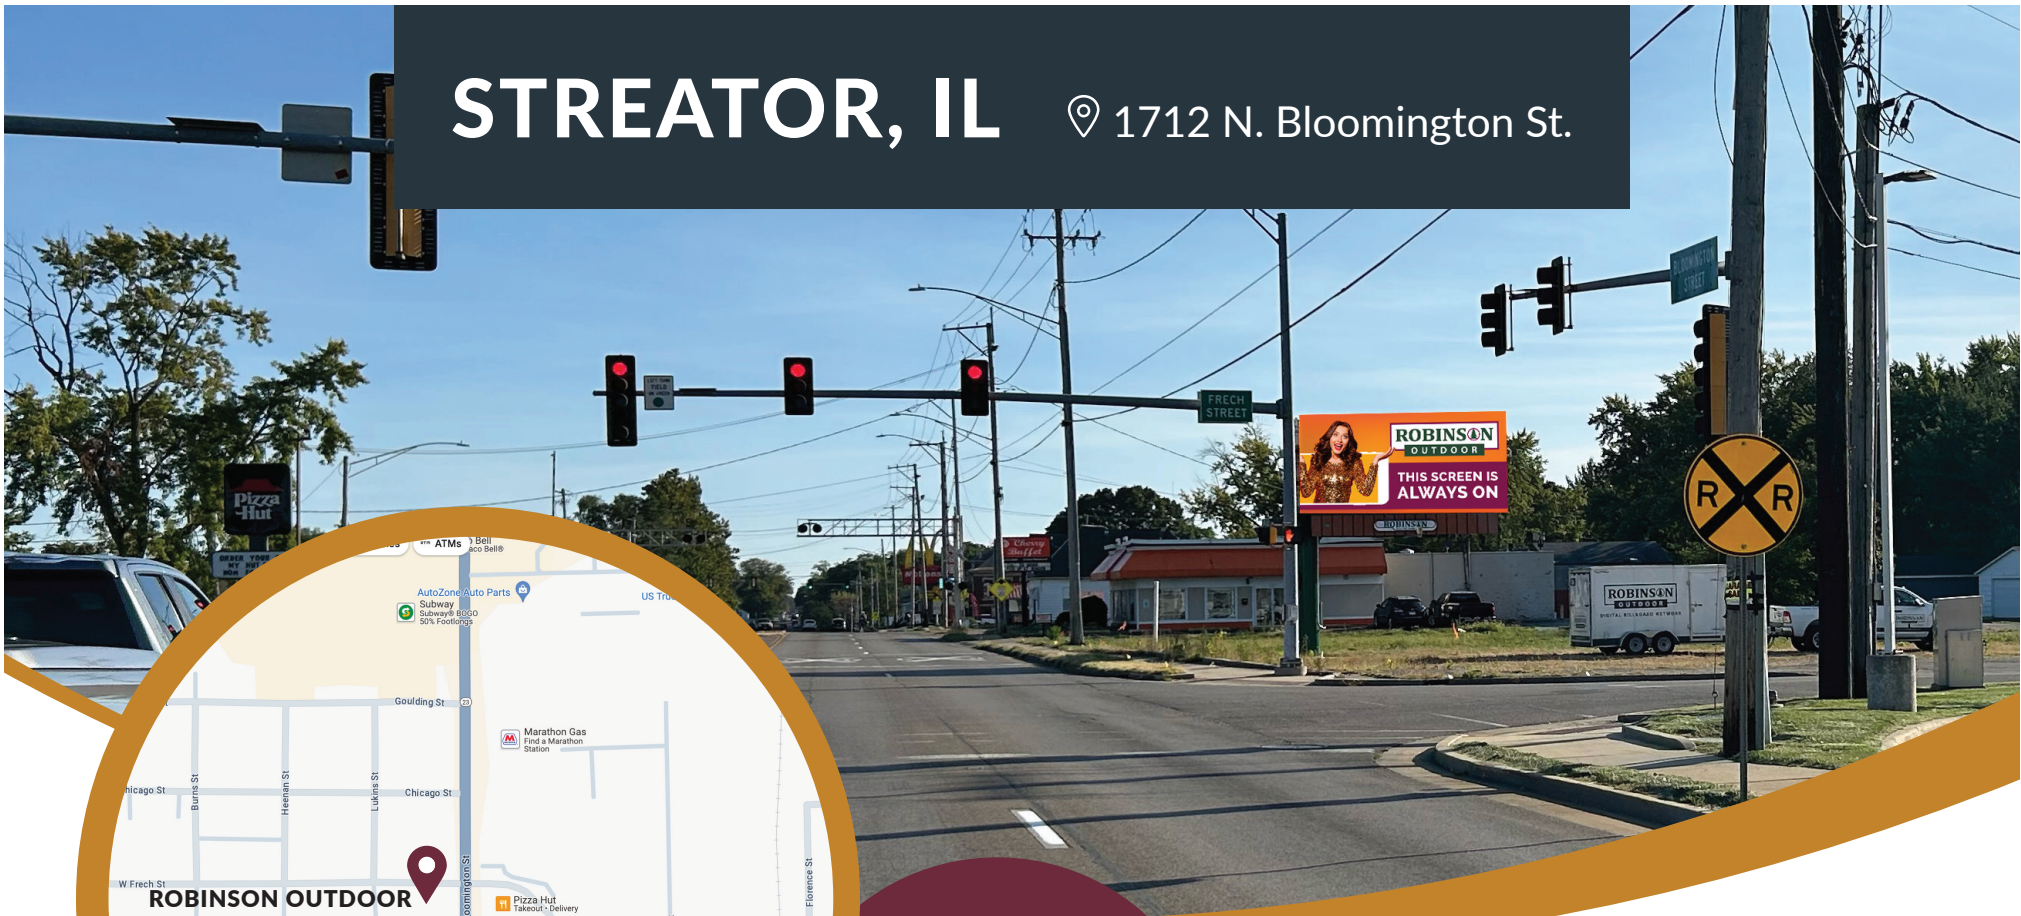

STREATOR, IL

📍 1712 N. Bloomington St.

Read: Left Hand
Type: Digital
Impressions: 111,300/week
County: La Salle
Facing: North
GPS: 41.13966, -88.83599

Size:
10 x 20

IL-64

573.768.8100 | info@robinsonoutdoorllc.com | robinsonoutdoorllc.com

STREATOR, IL

📍 1712 N. Bloomington St.

Size:
10x 20

Read: Right Hand
Type: Digital
Impressions: 111,300/week
County: La Salle
Facing: North
GPS: 41.13966, -88.83599

IL-65

573.768.8100 | info@robinsonoutdoorllc.com | robinsonoutdoorllc.com