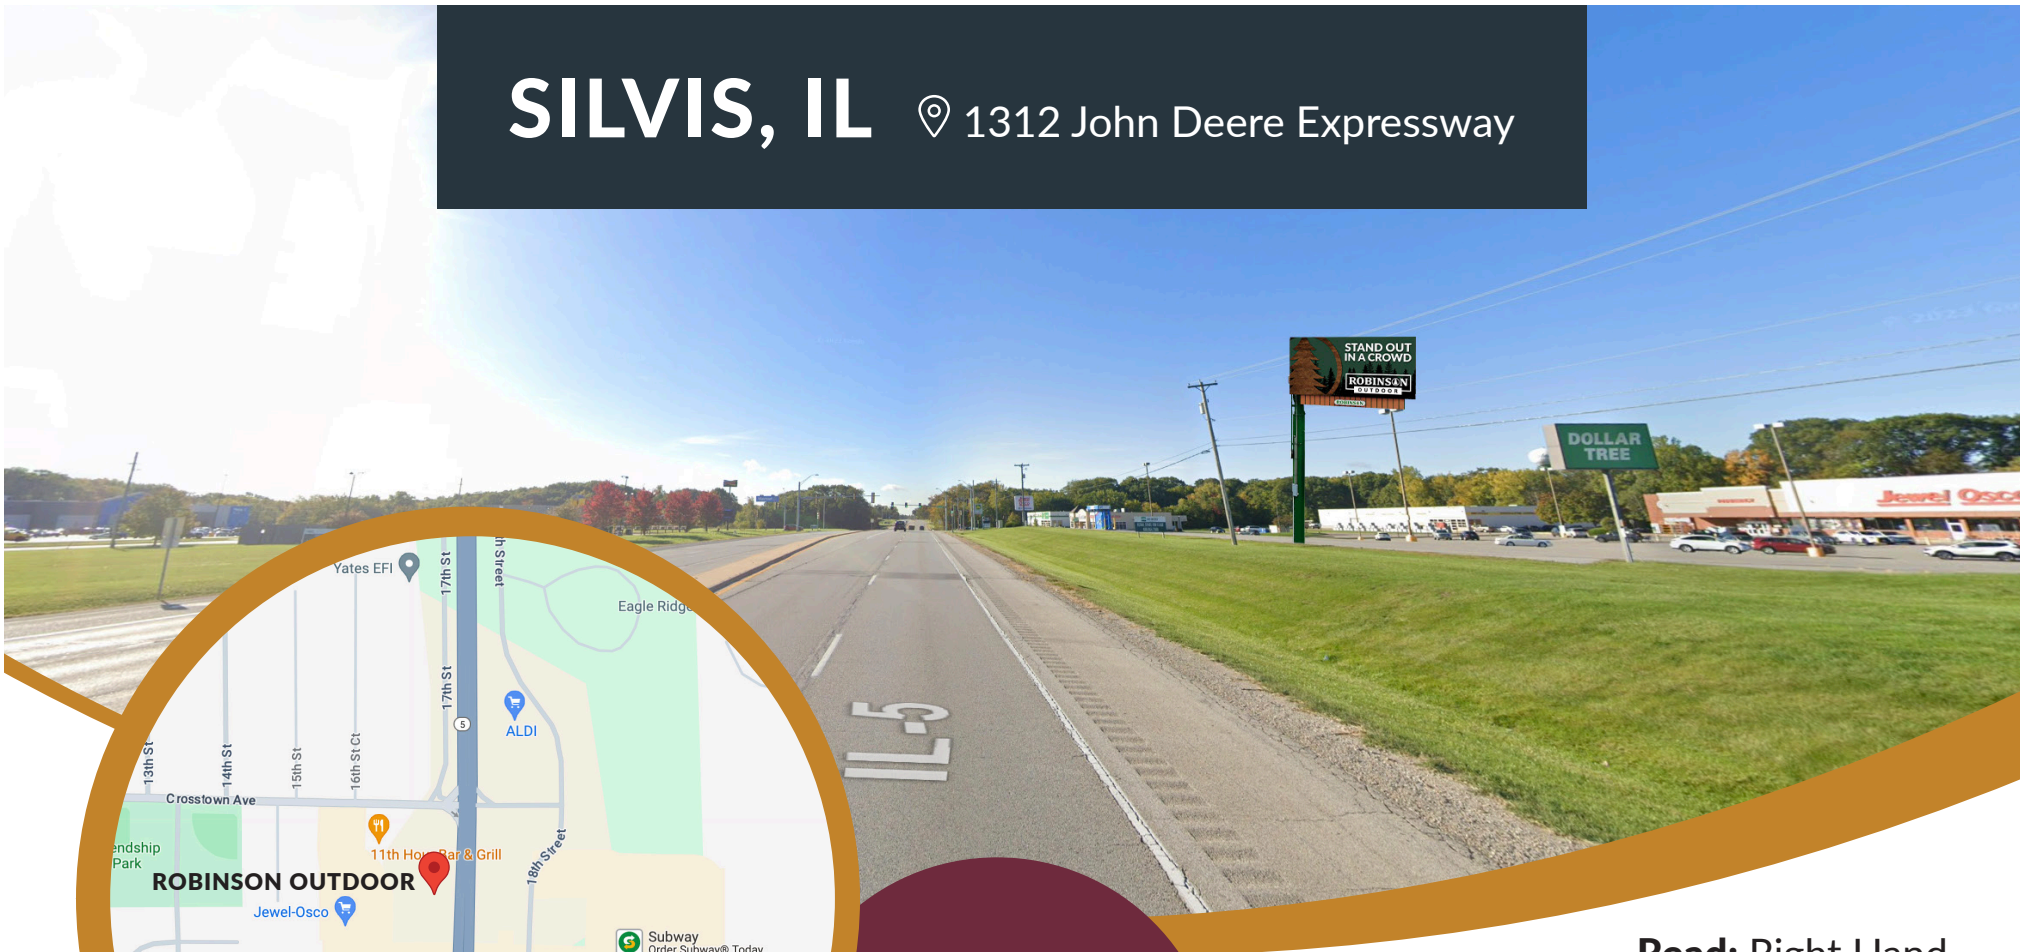

# SILVIS, IL 1312 John Deere Expressway

**Read:** Left Hand

**Type:** Digital

**Impressions:** 87,500/week

**County:** Rock Island

**Facing:** South

**GPS:** 41.494987, -90.405982

**Size:**  
14 x 28

# SILVIS, IL

📍 1312 John Deere Expressway

**Size:**  
14 x 28

**Read:** Right Hand  
**Type:** Digital  
**Impressions:** 87,500/week  
**County:** Rock Island  
**Facing:** North  
**GPS:** 41.494987, -90.405982