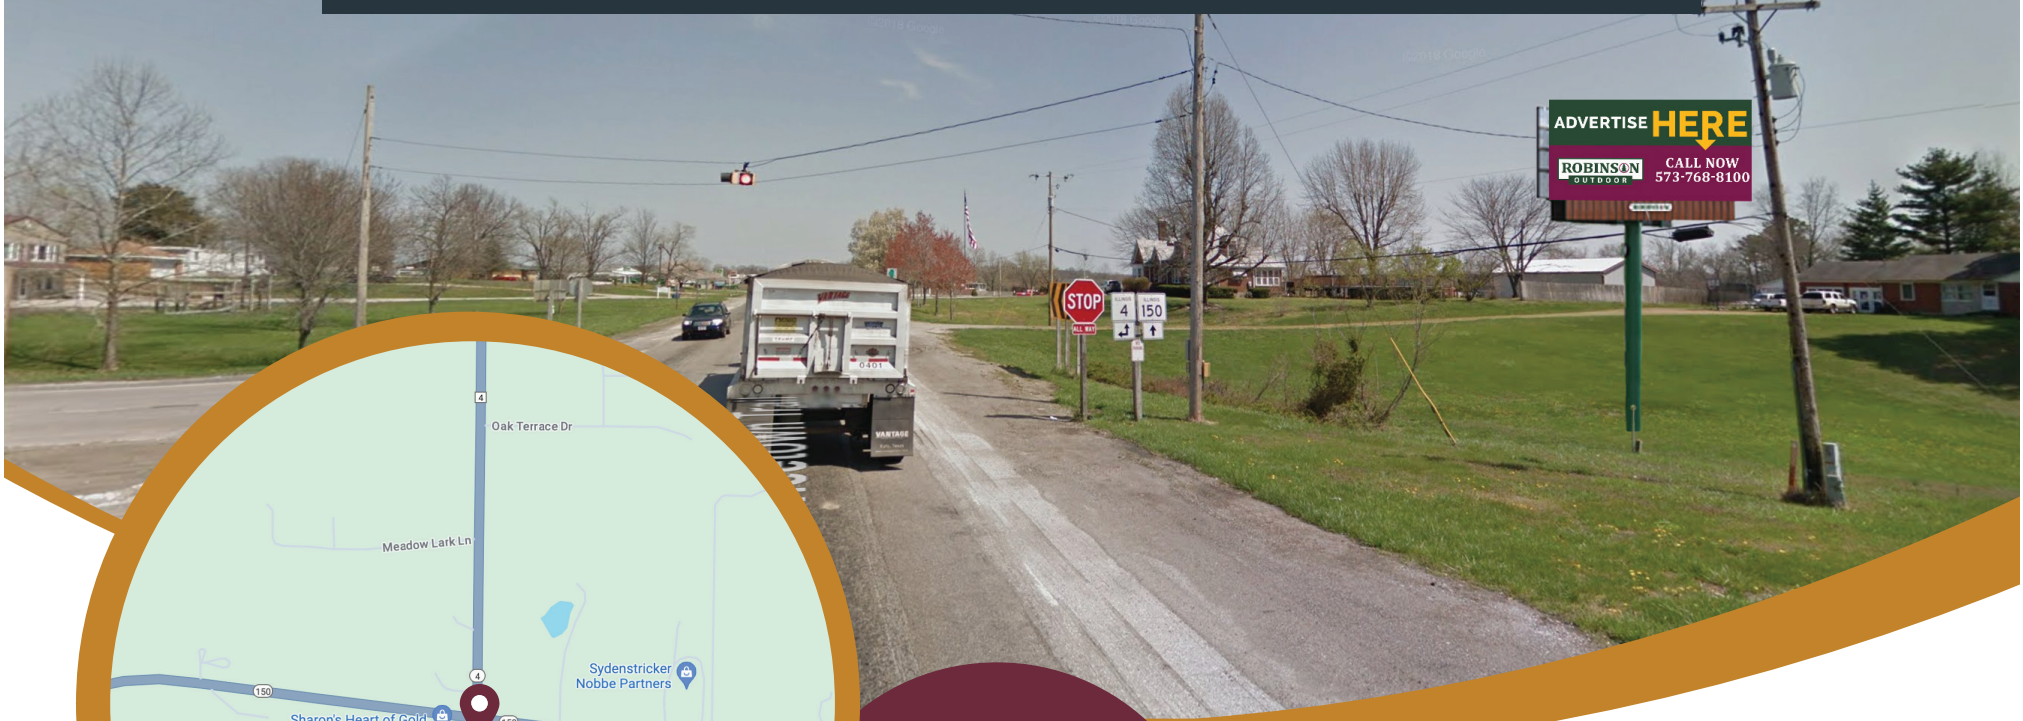

# STEELEVILLE, IL

📍 5602 State Rt. 4 & Hwy 510

**Size:**  
10 x 20

**Read:** Left Hand  
**Type:** Static  
**Impressions:** 37,450/week  
**County:** Randolph  
**Facing:** East  
**GPS:** 38.01350, -89.70020

# STEELEVILLE, IL

📍 5602 State Rt. 4 & Hwy 510

ROBINSON OUTDOOR

**Size:**  
10 x 20

**Read:** Right Hand  
**Type:** Static  
**Impressions:** 37,450/week  
**County:** Randolph  
**Facing:** West  
**GPS:** 38.01350, -89.70020

# STEELEVILLE, IL

📍 5602 State Rt. 4 & Hwy 510

**Size:**  
10 x 20

**Read:** Right Hand  
**Type:** Digital  
**Impressions:** 37,450/week  
**County:** Randolph  
**Facing:** North  
**GPS:** 38.01350, -89.70020