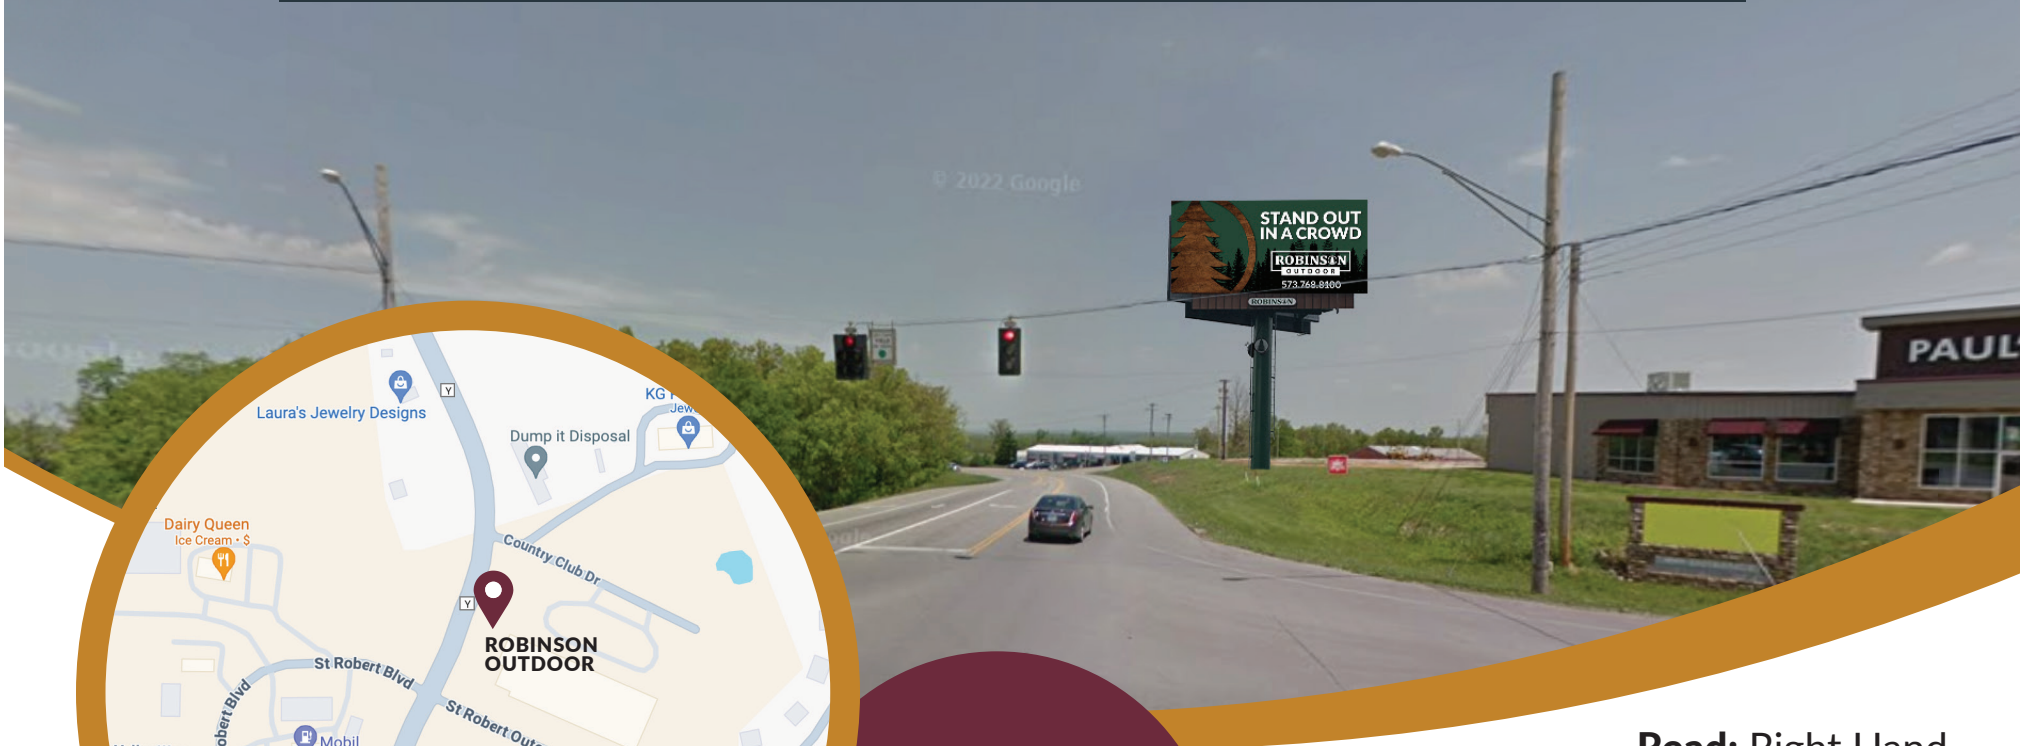

ST. ROBERT, MO

📍 Hwy Y Near Country Club Blvd

Size:
14 x 28