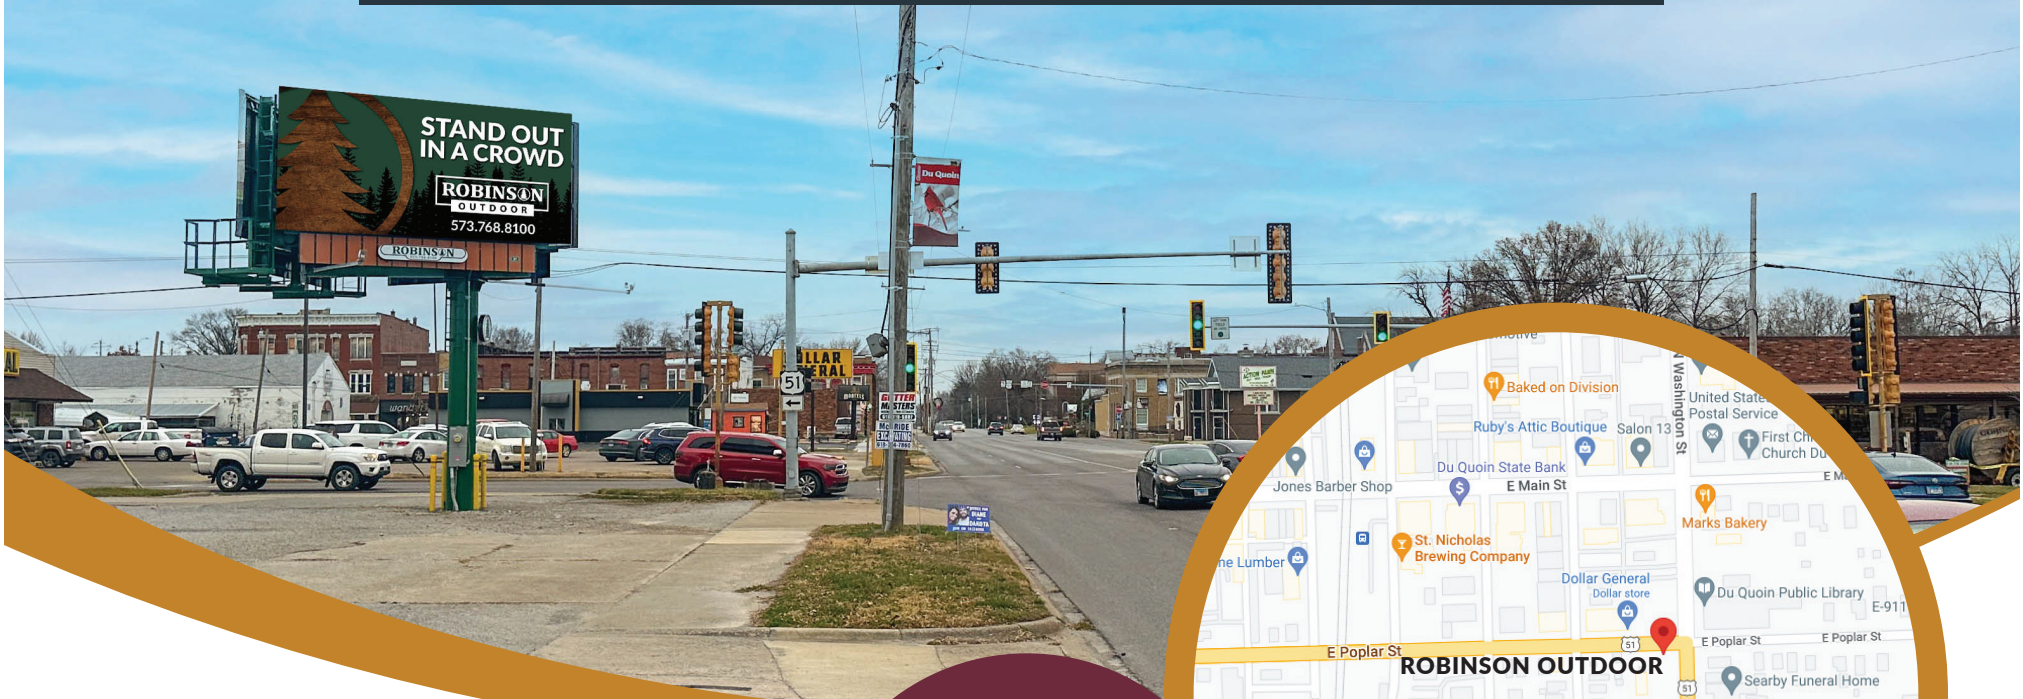

DU QUOIN, IL

📍 101 S Washington (Hwy 51)

Size:
10 x 20

Read: Left Hand
Type: Digital
Impressions: 148,012/week
County: Perry
Facing: South
GPS: 38.01001, -89.23651

573.768.8100 | info@robinsonoutdoorllc.com | robinsonoutdoorllc.com

IL-7

DU QUOIN, IL

📍 101 S Washington (Hwy 51)

Size:
10 x 20

Read: Right Hand
Type: Digital
Impressions: 107,660/week
County: Perry
Facing: North
GPS: 38.01001, -89.23651

IL-6

573.768.8100 | info@robinsonoutdoorllc.com | robinsonoutdoorllc.com

DU QUOIN, IL

📍 101 S Washington (Poplar St)

Size:
10 x 20

Read: Right Hand
Type: Static
Impressions: 158,316/week
County: Perry
Facing: West
GPS: 38.01001, -89.23651

IL-8

573.768.8100 | info@robinsonoutdoorllc.com | robinsonoutdoorllc.com