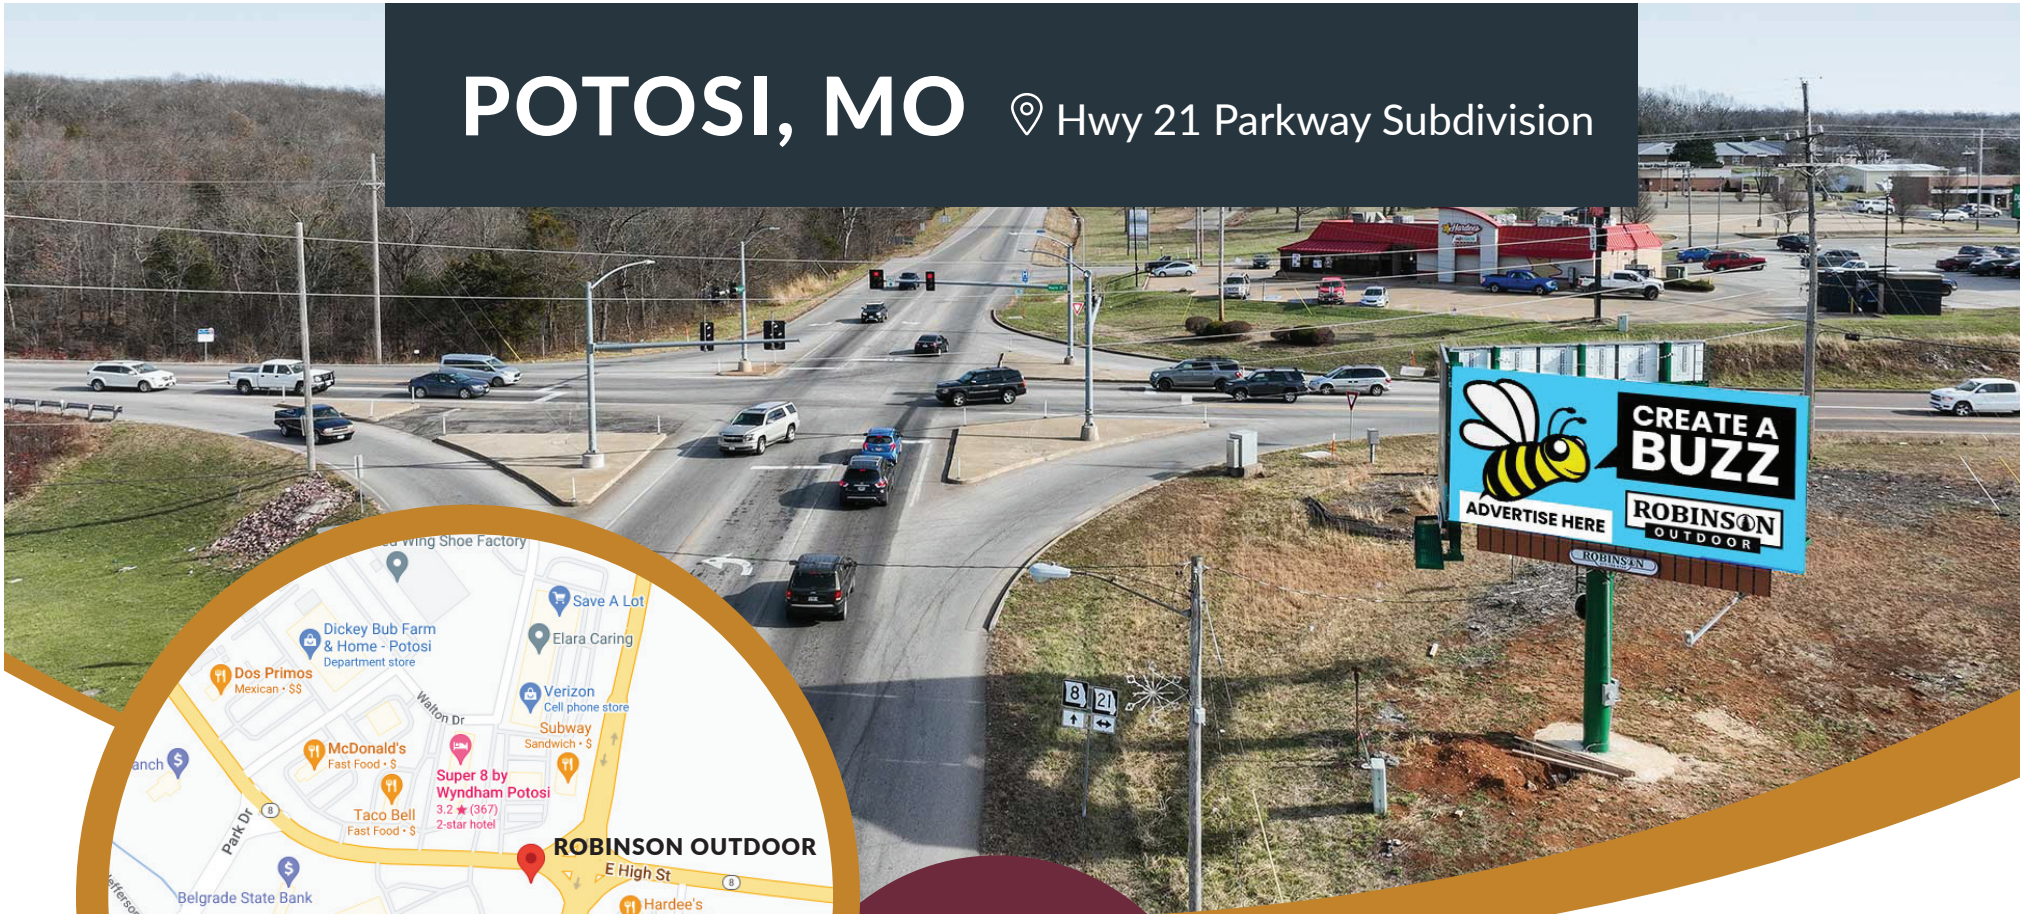

POTOSI, MO

Hwy 21 Parkway Subdivision

Read: Left Hand

Type: Digital

Impressions: 383,364/week

County: Washington

Facing: East

GPS: 37.927834, -90.774284

Size:
12 x 24

ROBINSON
OUTDOOR

573.768.8100 | info@robinsonoutdoorllc.com | robinsonoutdoorllc.com

MO-93

POTOSI, MO

Hwy 21 Parkway Subdivision

Size:
12 x 24

Read: Right Hand
Type: Digital
Impressions: 381,064/week
County: Washington
Facing: West
GPS: 37.927834, -90.774284