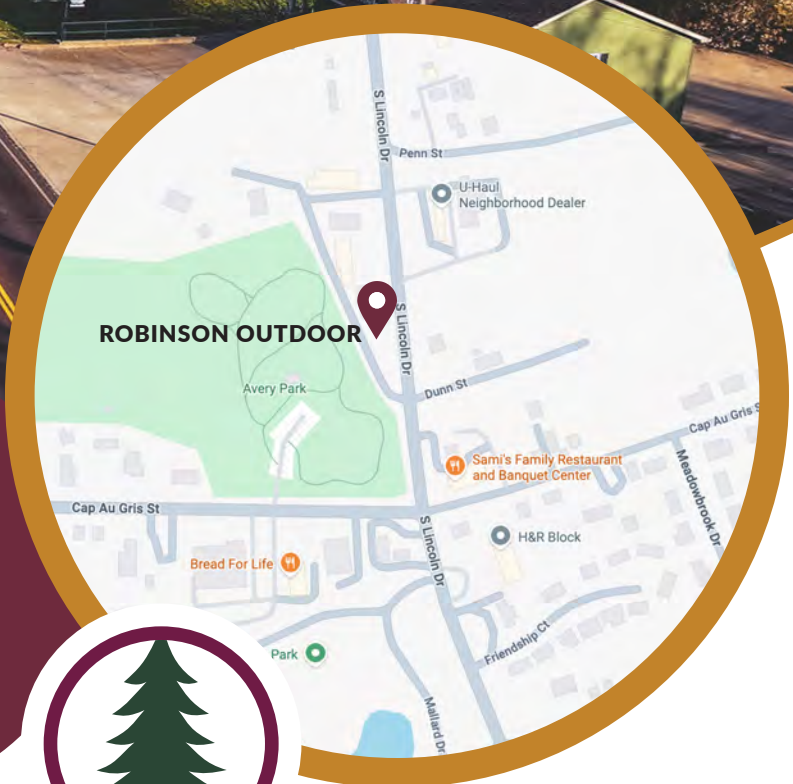

TROY, MO

📍 149 S. Lincoln

Read: Left Hand

Type: Digital

28 Day Impressions: 1,067,495/week

County: Lincoln

Facing: North

GPS: 38.98611, -90.96998

Size:
14 x 28

MO-131

ROBINSON
OUTDOOR

573.768.8100 | info@robinsonoutdoorllc.com | robinsonoutdoorllc.com

TROY, MO 📍 149 S. Lincoln

Size:
14 x 28

Read: Right Hand

Type: Static

28 Day Impressions: 1,636,987/week

County: Lincoln

Facing: South

GPS: 38.98611, -90.96998

MO-132

573.768.8100 | info@robinsonoutdoorllc.com | robinsonoutdoorllc.com