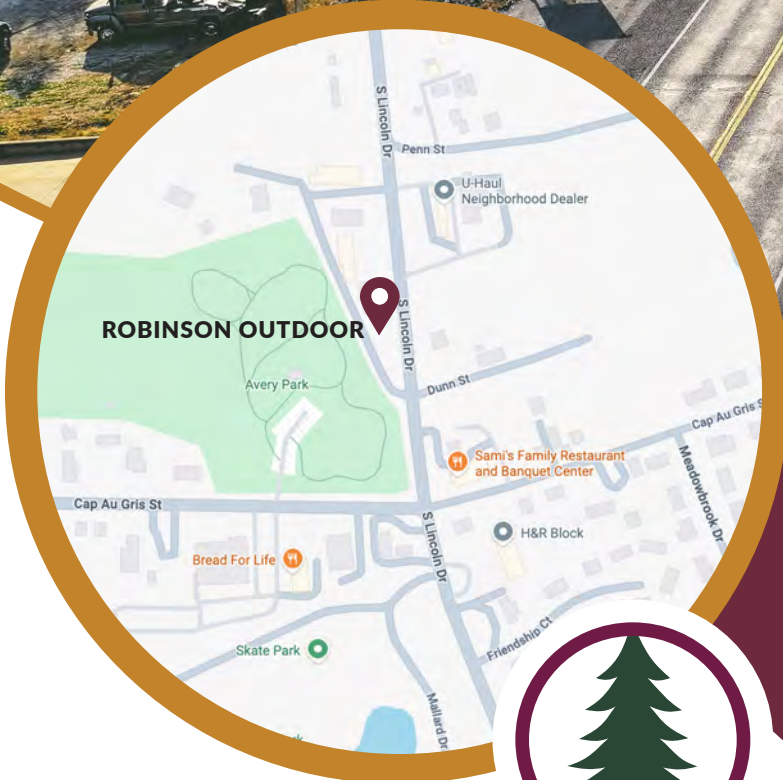

TROY, MO

📍 149 S. Lincoln

Read: Left Hand

Type: Digital

28 Day Impressions: 1,067,495/week

County: Lincoln

Facing: North

GPS: 38.98611, -90.96998

Size:
14 x 28

MO-131

ROBINSON
OUTDOOR

573.768.8100 | info@robinsonoutdoorllc.com | robinsonoutdoorllc.com

TROY, MO 📍 149 S. Lincoln

Size:
14 x 28

Read: Right Hand

Type: Static

28 Day Impressions: 1,636,987/week

County: Lincoln

Facing: South

GPS: 38.98611, -90.96998

MO-132

573.768.8100 | info@robinsonoutdoorllc.com | robinsonoutdoorllc.com