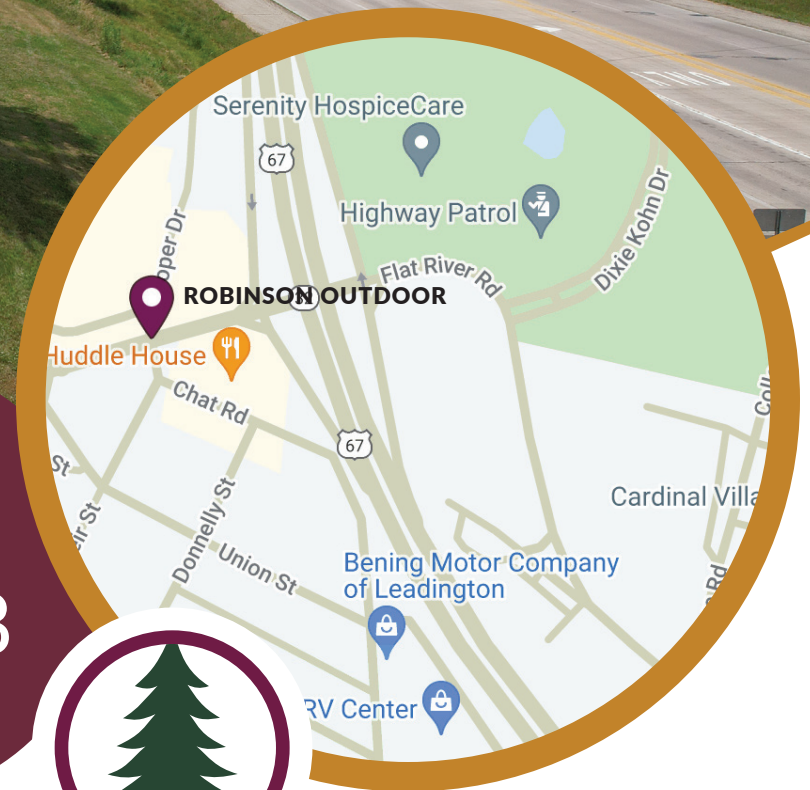

# PARK HILLS, MO

📍 MO 32 at Woodlawn

**Size:**  
14 x 28

**Read:** Left Hand

**Type:** Static

**Impressions:** 85,624/week

**County:** St. Francois

**Traffic Direction:** Northbound

**GPS:** 37.837964, -904879

MO-39

573.768.8100 | [info@robinsonoutdoorllc.com](mailto:info@robinsonoutdoorllc.com) | [robinsonoutdoorllc.com](http://robinsonoutdoorllc.com)