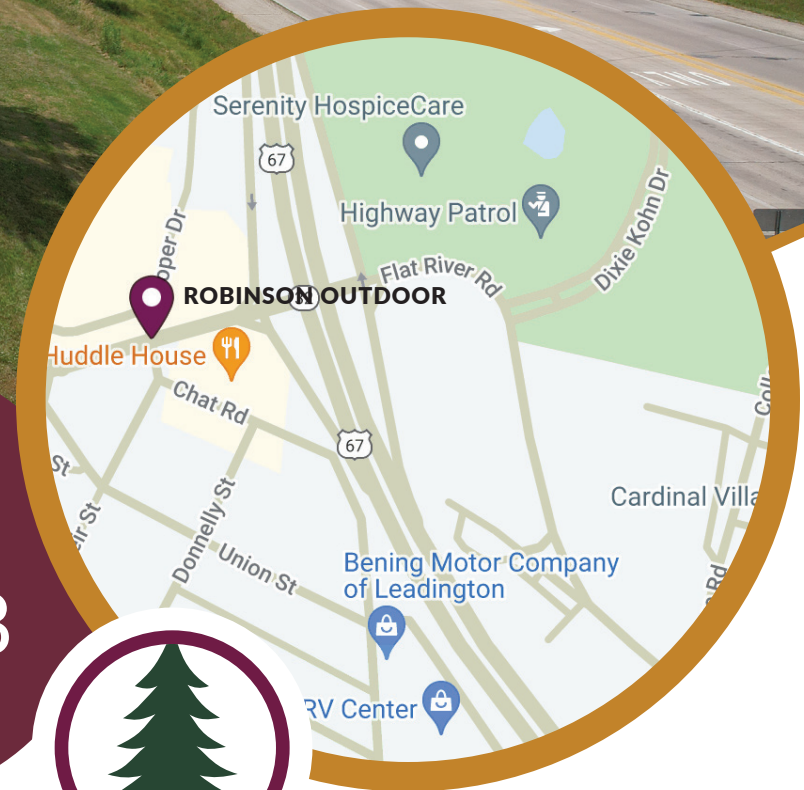

PARK HILLS, MO

📍 MO 32 at Woodlawn

Size:
14 x 28

Read: Left Hand

Type: Digital

Impressions: 306,814/week

County: St. Francois

Facing: Northeast

GPS: 37.837901,-90.487801

ROBINSON
OUTDOOR

573.768.8100 | info@robinsonoutdoorllc.com | robinsonoutdoorllc.com

MO-39