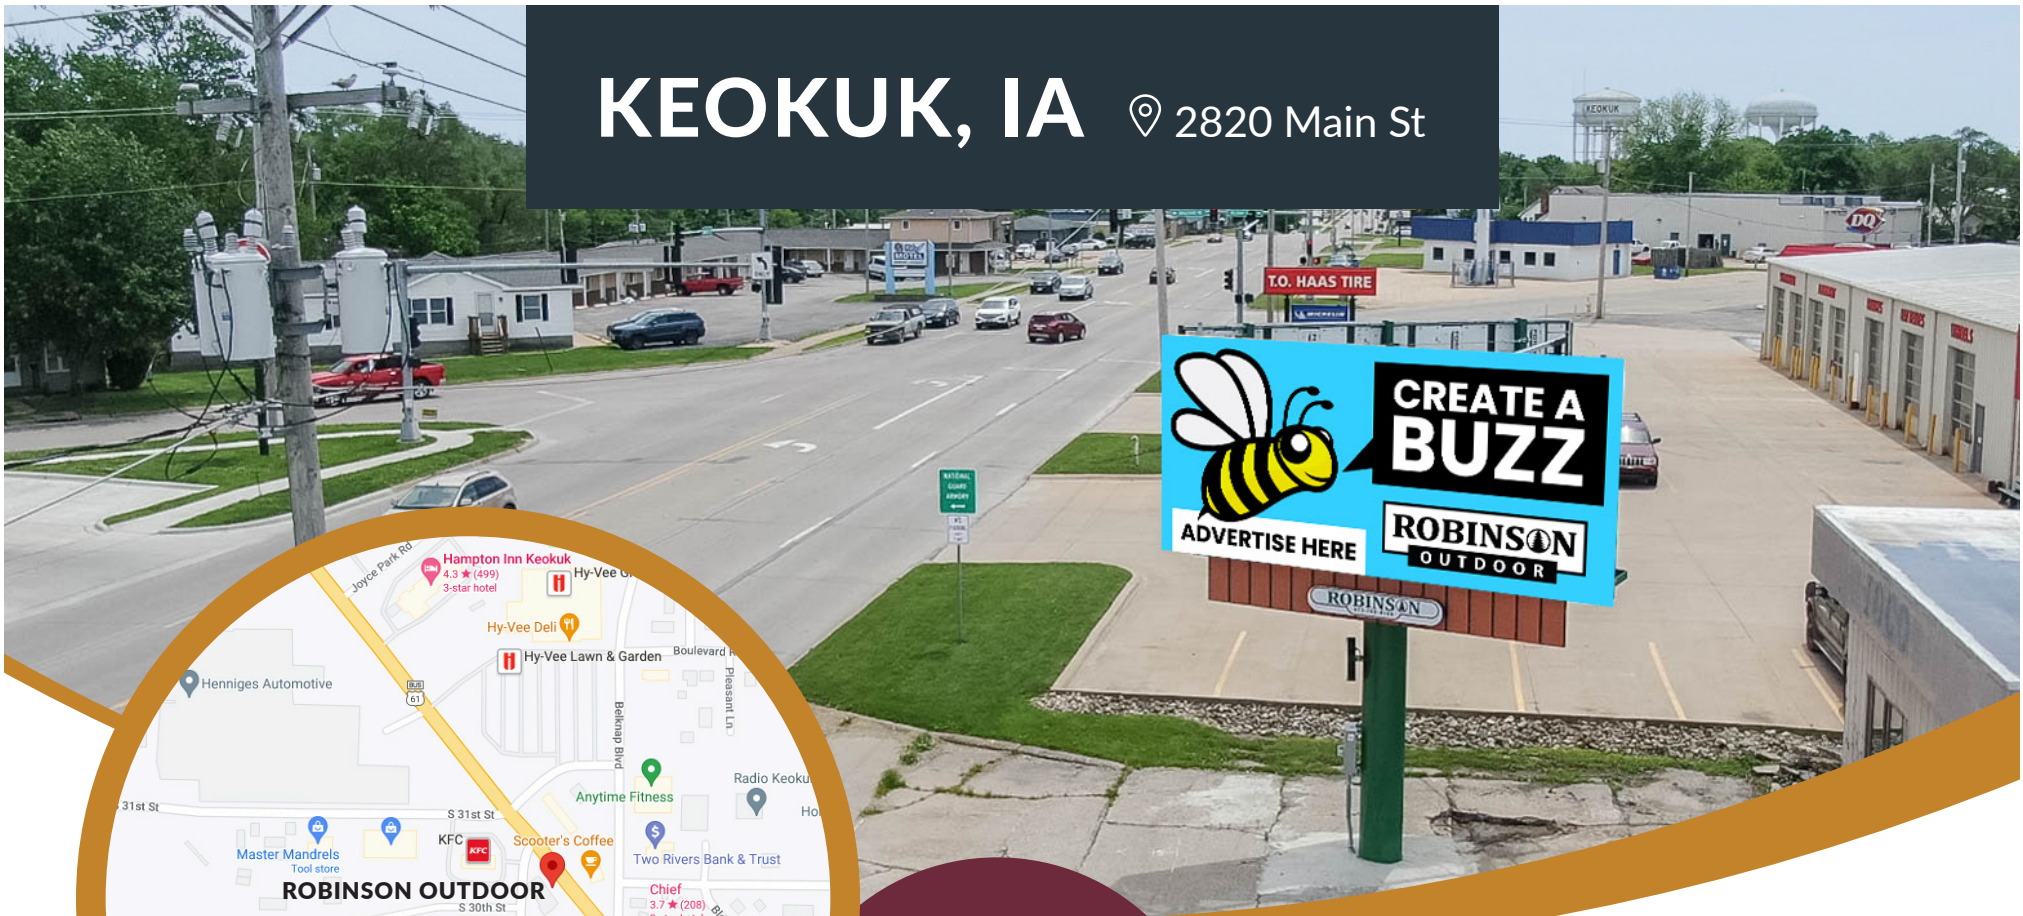

KEOKUK, IA 2820 Main St

Read: Left Hand
Type: Vinyl
Impressions: 216,687/week
County: Lee
Facing: Southeast
GPS: 40.41414, -91.40263

Size:
10 x 20

573.768.8100 | info@robinsonoutdoorllc.com | robinsonoutdoorllc.com

IA-1

KEOKUK, IA 2820 Main St

Size:
10 x 20

Read: Right Hand
Type: Digital
Impressions: 308,070/week
County: Lee
Facing: Northwest
GPS: 40.41414, -91.40263

IA-2

573.768.8100 | info@robinsonoutdoorllc.com | robinsonoutdoorllc.com