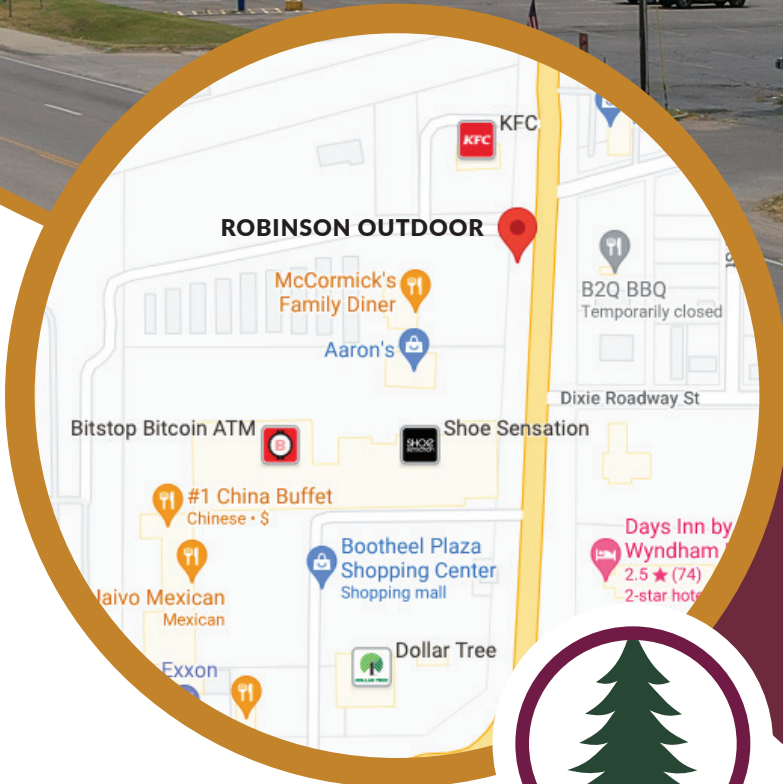

# KENNETT, MO

📍 305 Independence St

**Size:**  
12 x 24

**Read:** Left Hand  
**Type:** Digital  
**Impressions:** 38,150/week  
**County:** Dunklin  
**Facing:** South  
**GPS:** 36.23967, -90.03344

**ROBINSON**  
OUTDOOR

# KENNETT, MO

📍 305 Independence St

**Size:**  
12 x 24

**Read:** Right Hand  
**Type:** Digital  
**Impressions:** 38,472/week  
**County:** Dunklin  
**Facing:** North  
**GPS:** 36.23967, -90.03344

MO-26