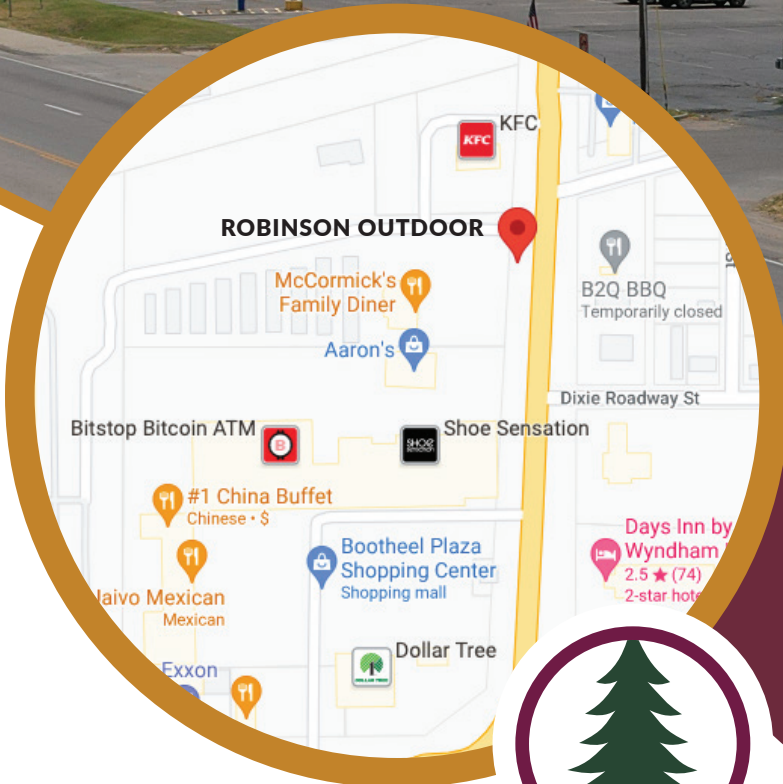

KENNETT, MO

📍 305 Independence St

Size:
10 x 20

Read: Left Hand

Type: Digital

Impressions: 233,428/week

County: Dunklin

Facing: South

GPS: 36.239701,-90.033401

ROBINSON
OUTDOOR

573.768.8100 | info@robinsonoutdoorllc.com | robinsonoutdoorllc.com

MO-25

KENNETT, MO

📍 305 Independence St

Size:
10 x 20

Read: Right Hand
Type: Digital
Impressions: 271,373/week
County: Dunklin
Facing: North
GPS: 36.239701,-90.033401