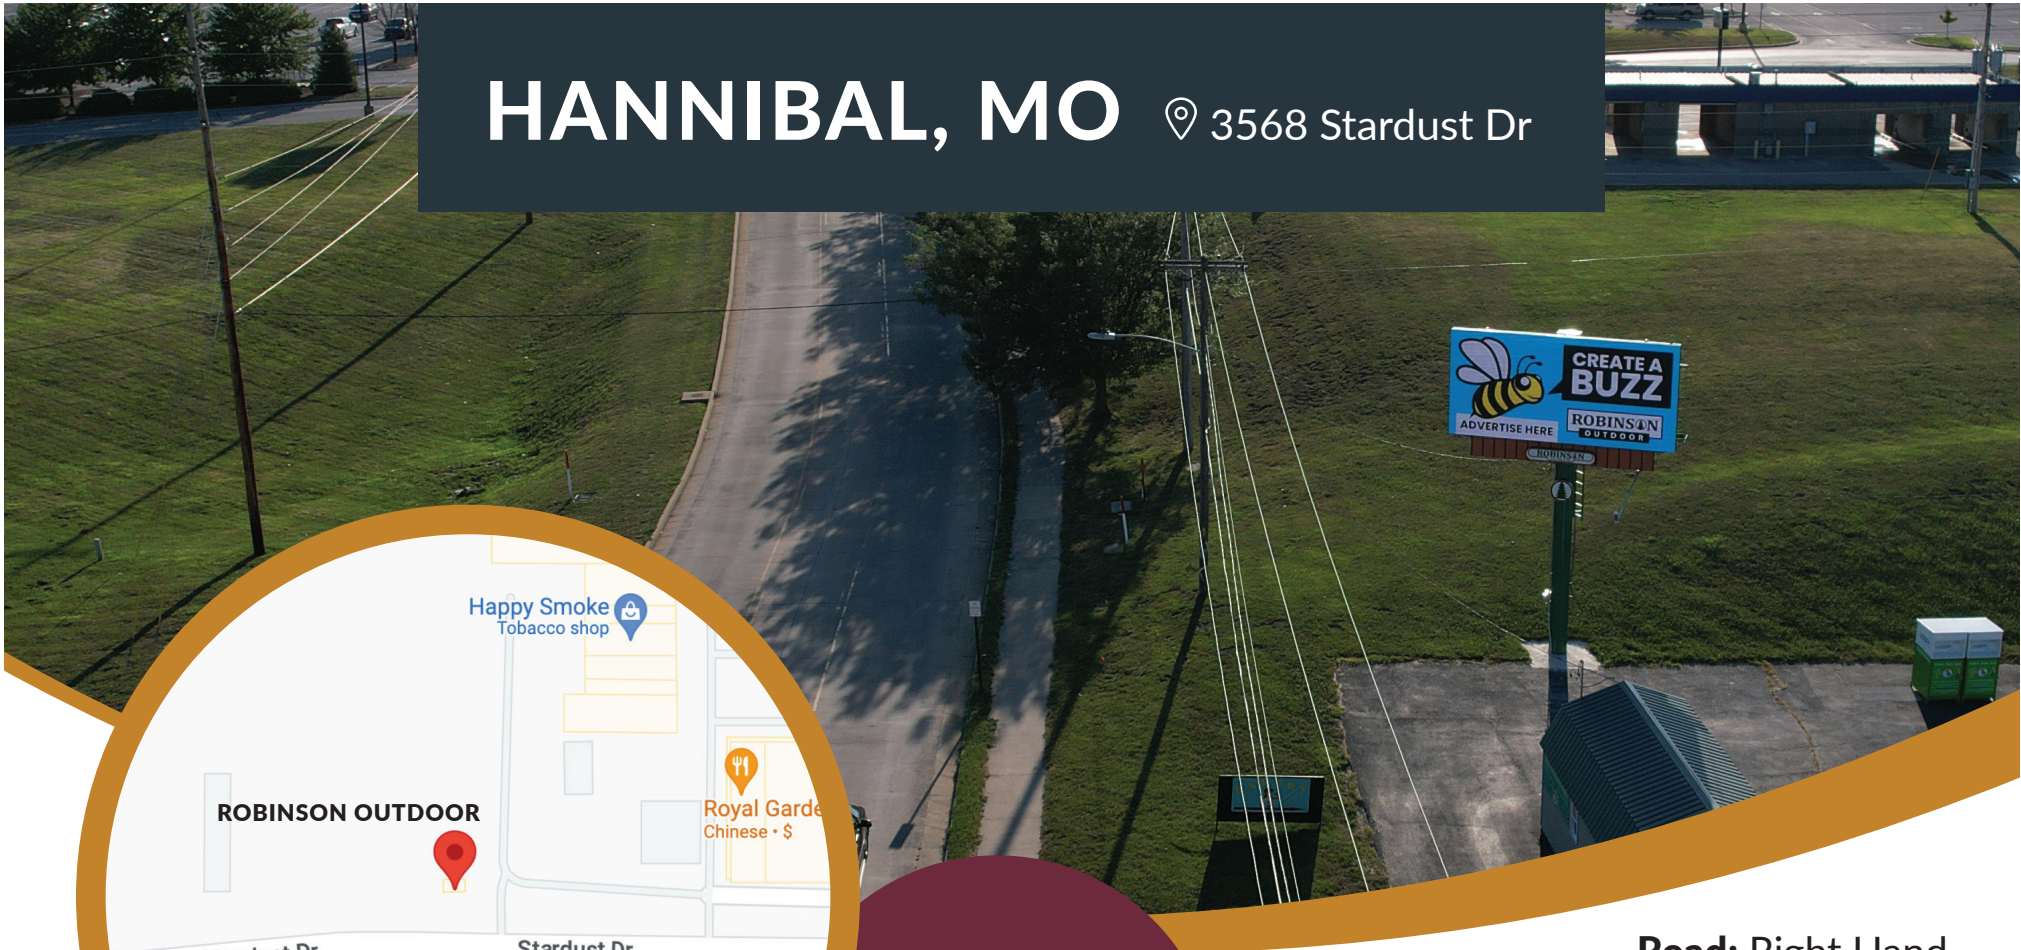

HANNIBAL, MO

📍 3568 Stardust Dr

Size:
10 x 20

Read: Right Hand
Type: Digital
Impressions: 28,000/week
County: Marion
Facing: East
GPS: 39.72277, -91.40525

MO-46

573.768.8100 | info@robinsonoutdoorllc.com | robinsonoutdoorllc.com