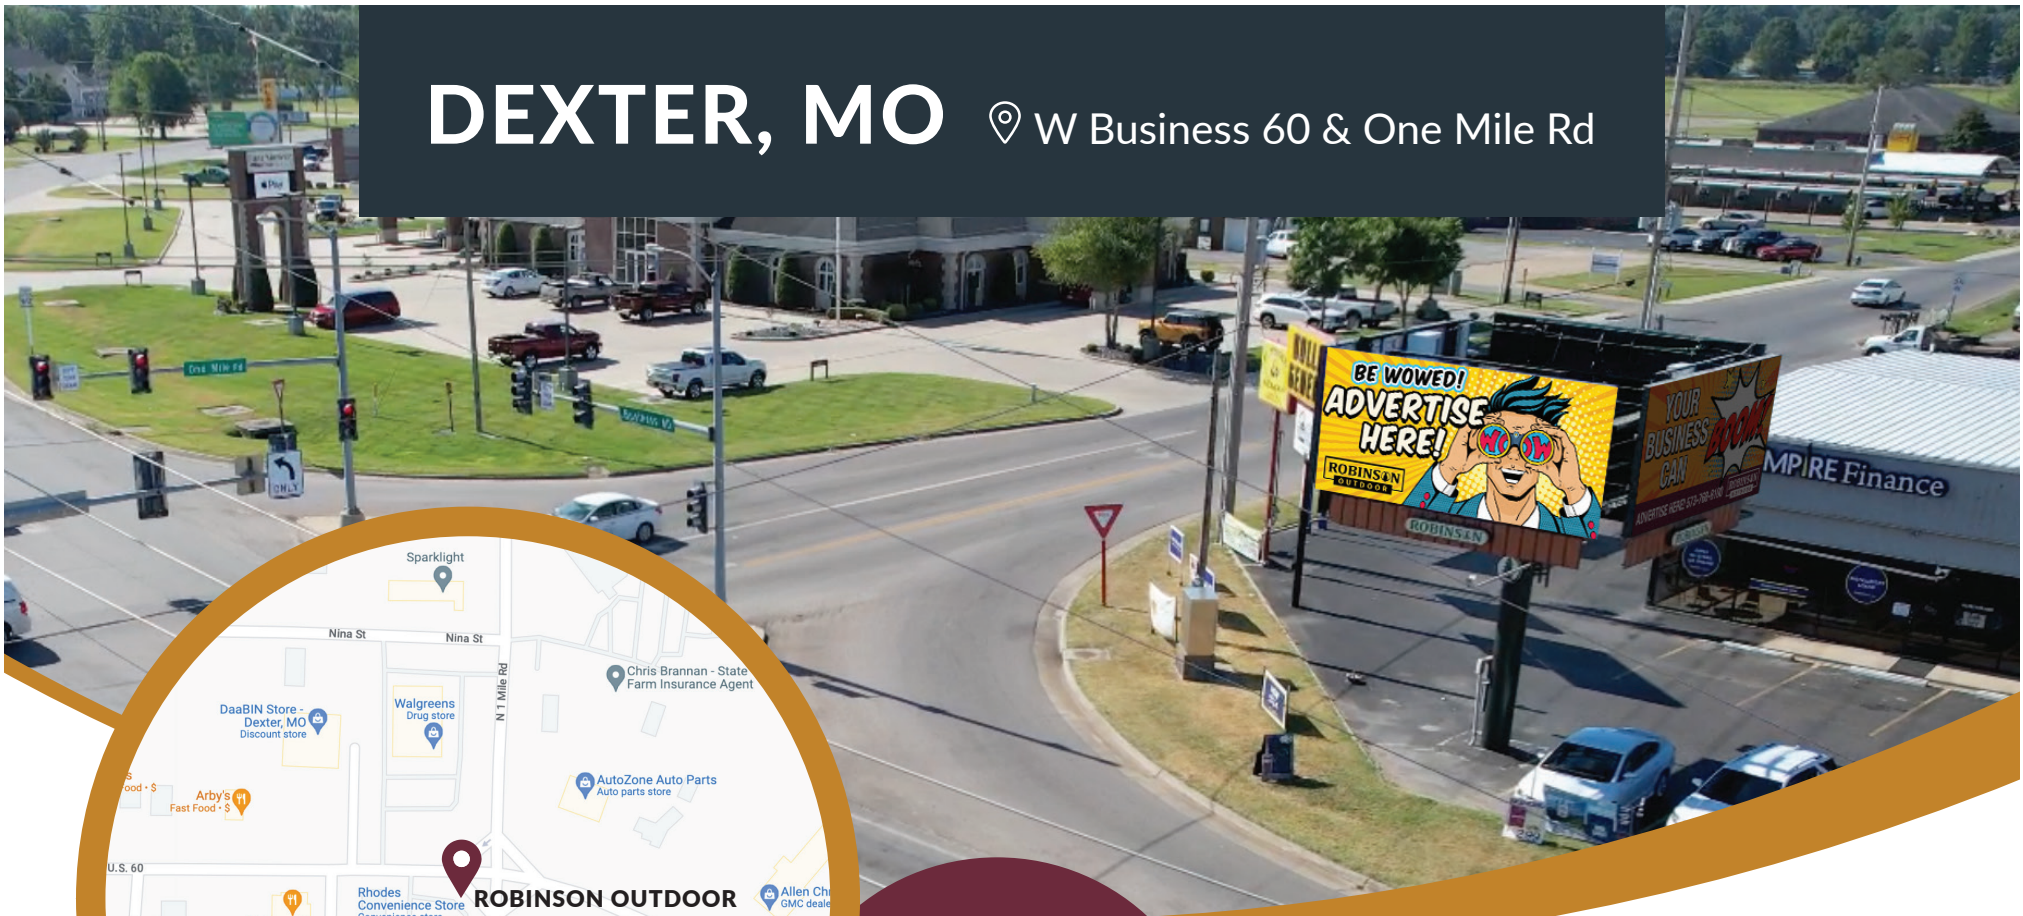

DEXTER, MO

📍 W Business 60 & One Mile Rd

Read: Left Hand
Type: Digital
Impressions: 269,011/week
County: Stoddard
Facing: East
GPS: 36.803501,-89.970401

Size:
10 x 20

MO-11

ROBINSON
OUTDOOR

573.768.8100 | info@robinsonoutdoorllc.com | robinsonoutdoorllc.com

DEXTER, MO

📍 W Business 60 & One Mile Rd

Size:
10 x 20

Read: Right Hand
Type: Digital
Impressions: 324,610/week
County: Stoddard
Facing: North
GPS: 36.803501,-89.970401

MO-10

573.768.8100 | info@robinsonoutdoorllc.com | robinsonoutdoorllc.com

DEXTER, MO

📍 W Business 60 & One Mile Rd

Size:
10 x 20

Read: Right Hand
Type: Digital
Impressions: 306,472/week
County: Stoddard
Facing: West
GPS: 36.803501,-89.970401

MO-12

573.768.8100 | info@robinsonoutdoorllc.com | robinsonoutdoorllc.com

DEXTER, MO

📍 W Business 60 & One Mile Rd

Read: Left Hand

Type: Static

Impressions: 269,011/week

County: Stoddard

Facing: South

GPS: 36.803501,-89.970401