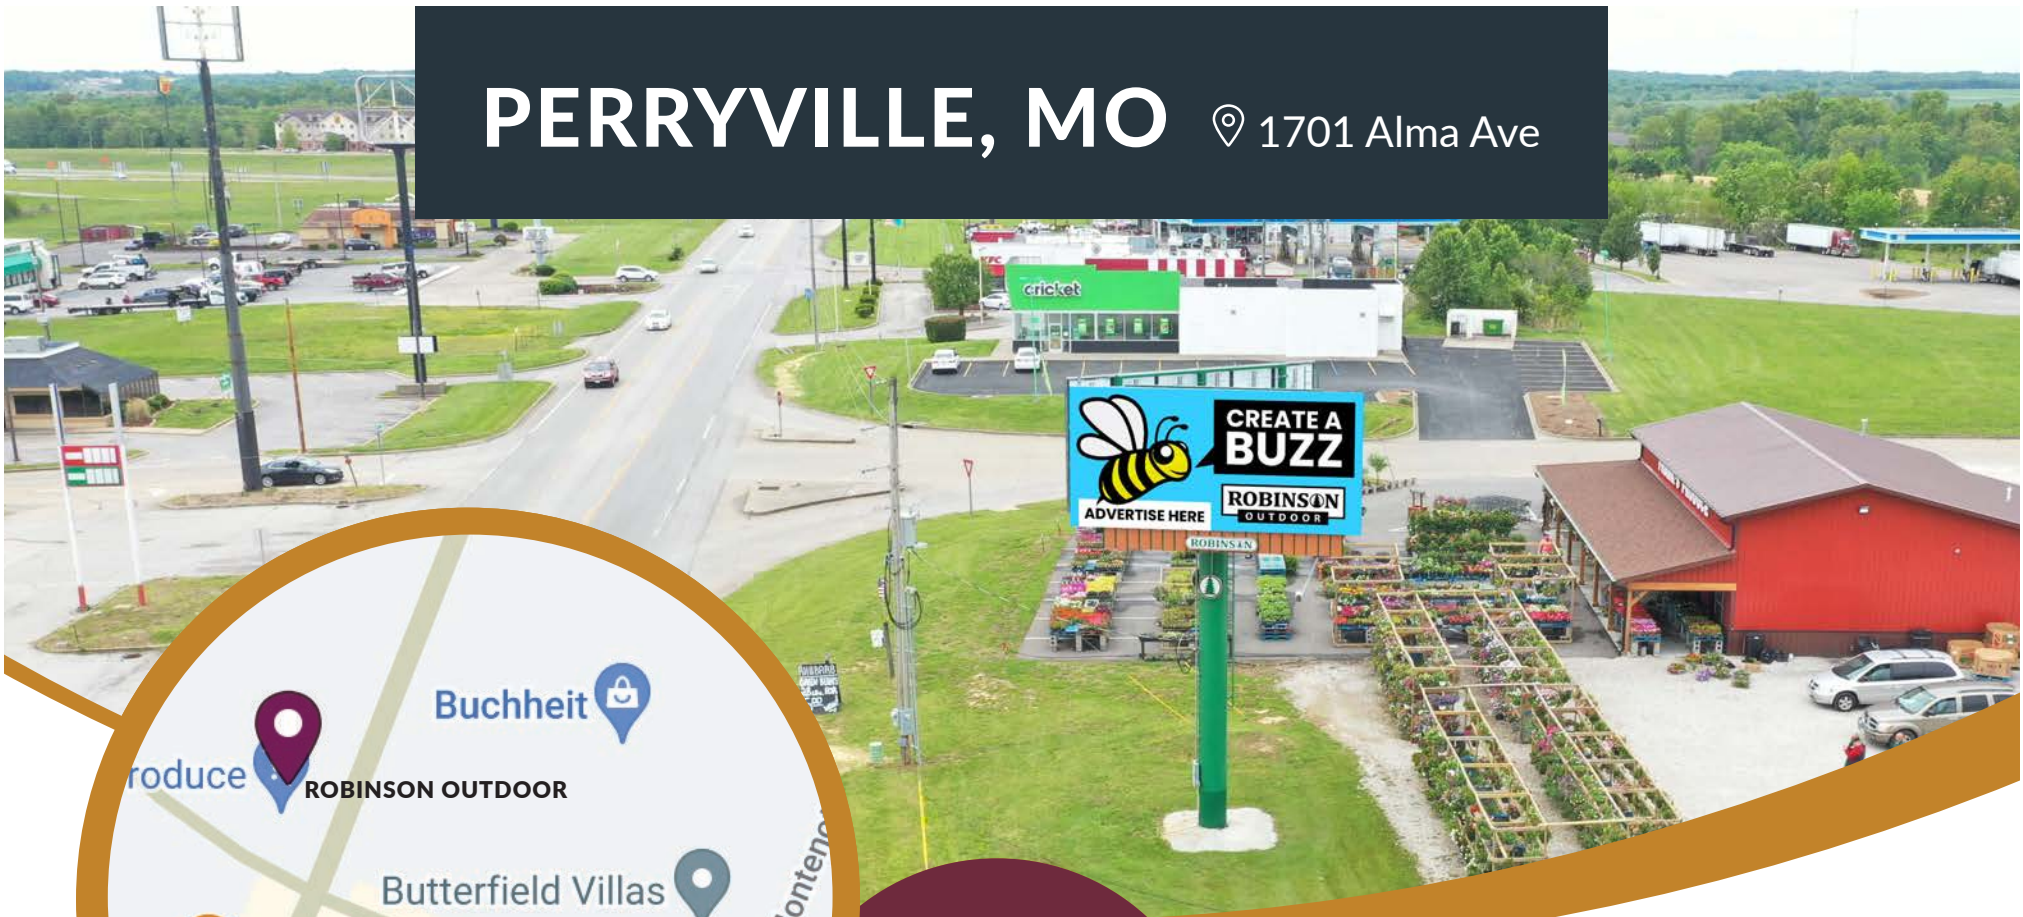

PERRYVILLE, MO

📍 1700 Alma Ave

Size:
12 x 24

Read: Left Hand
Type: Digital
Impressions: 52,500/week
County: Perry
Traffic Direction: Northbound
GPS: 37.71349, -89.89134

ROBINSON
OUTDOOR

573.768.8100 | info@robinsonoutdoorllc.com | robinsonoutdoorllc.com

PERRYVILLE, MO

📍 1701 Alma Ave

Size:
12 x 24

Read: Right Hand

Type: Digital

Impressions: 49,000/week

County: Perry

Traffic Direction: Southbound