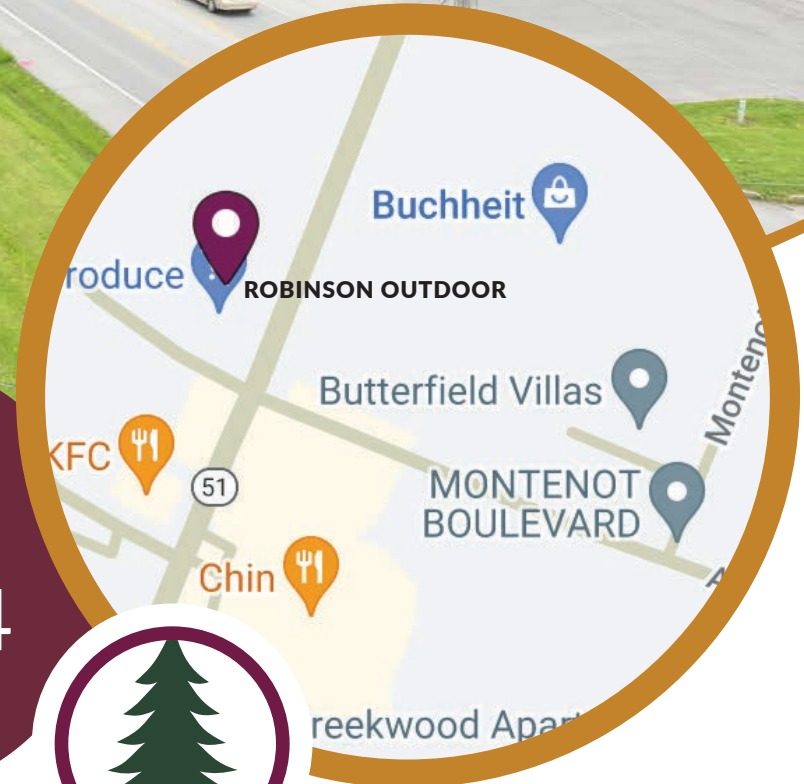

PERRYVILLE, MO

📍 1700 Alma Ave

Size:
12 x 24

Read: Left Hand
Type: Digital
Impressions: 52,500/week
County: Perry
Traffic Direction: Northbound
GPS: 37.71349, -89.89134

ROBINSON
OUTDOOR

573.768.8100 | info@robinsonoutdoorllc.com | robinsonoutdoorllc.com

PERRYVILLE, MO

📍 1701 Alma Ave

Size:
12 x 24

Read: Right Hand

Type: Digital

Impressions: 49,000/week

County: Perry

Traffic Direction: Southbound

GPS: 37.71349, -89.89134

573.768.8100 | info@robinsonoutdoorllc.com | robinsonoutdoorllc.com